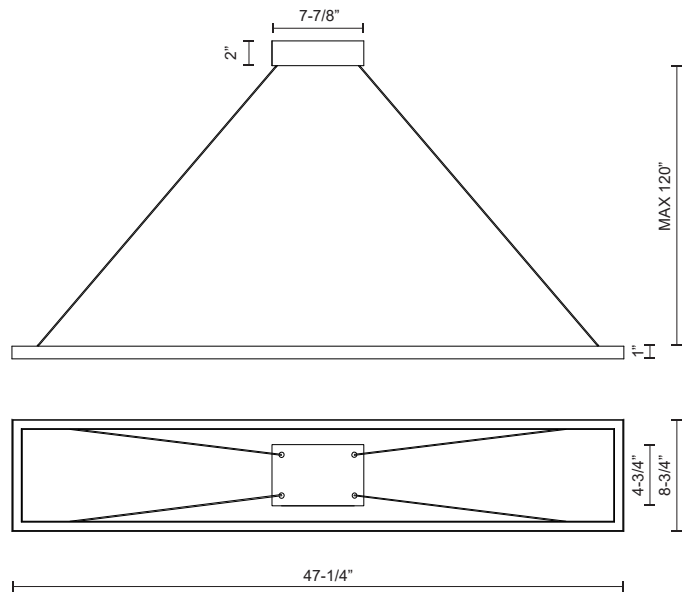

PIAZZA
PD85548
PENDANTS

PROJECT

PD85548-BK
Black

PD85548-WH
White

SPECIFICATION DETAILS

* For custom options, consult factory for details.

Fixture Dimensions	L47-1/4" x W8-3/4" x H1"
Light Source	LED
Wattage	52W
Total Lumens	4420lm
Delivered Lumens	BK-1922lm; WH-2580lm;
Voltage	120V
Color Temperature	3000K
CRI (Ra)	>90
Optional Color Temps	2700K - 5000K Available, Minimum Order Quantities Apply
LED Rated Life	50,000 hours
Dimming	100% - 10%, TRIAC or ELV Dimmer (Not Included)
Diffuser Details	White Acrylic Diffuser
Adjustable	Yes
Wire Length	120" Max
Wire Type	Clear Coaxial Wire
Location	Dry
Warranty	5 Years
Canopy Dimensions	L7-7/8" x W4-3/4" x H2"

DESCRIPTION

A suspended rectilinear frame emits soft luminance downward from the continuous perimeter opal diffuser. Veiled within the aluminum extrusion is a secondary set of LED lights sending ambient illumination up toward the ceiling. Utilizing a minimal orthogonal outline the PIAZZA series creates an airy effect with the center of the fixture transparent and open. Available as essential singular pendant or dramatic multi-pendant configurations.