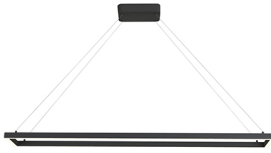

PIAZZA
PD85548
PENDANTS

PROJECT

PD85548-BK
Black

PD85548-WH
White

SPECIFICATION DETAILS

* For custom options, consult factory for details.

Fixture Dimensions	L47-1/4" x W8-3/4" x H1"
Light Source	LED
Wattage	52W
Total Lumens	4420lm
Delivered Lumens	BK-1922lm; WH-2580lm;
Voltage	120V
Color Temperature	3000K
CRI (Ra)	>90
Optional Color Temps	2700K - 5000K Available, Minimum Order Quantities Apply
LED Rated Life	50,000 hours
Dimming	100% - 10%, TRIAC or ELV Dimmer (Not Included)
Diffuser Details	White Acrylic Diffuser
Adjustable	Yes
Wire Length	120" Max
Wire Type	Clear Coaxial Wire
Location	Dry
Warranty	5 Years
Canopy Dimensions	L7-7/8" x W4-3/4" x H2"

DESCRIPTION

A suspended rectilinear frame emits soft luminance downward from the continuous perimeter opal diffuser. Veiled within the aluminum extrusion is a secondary set of LED lights sending ambient illumination up toward the ceiling. Utilizing a minimal orthogonal outline the PIAZZA series creates an airy effect with the center of the fixture transparent and open. Available as essential singular pendant or dramatic multi-pendant configurations.